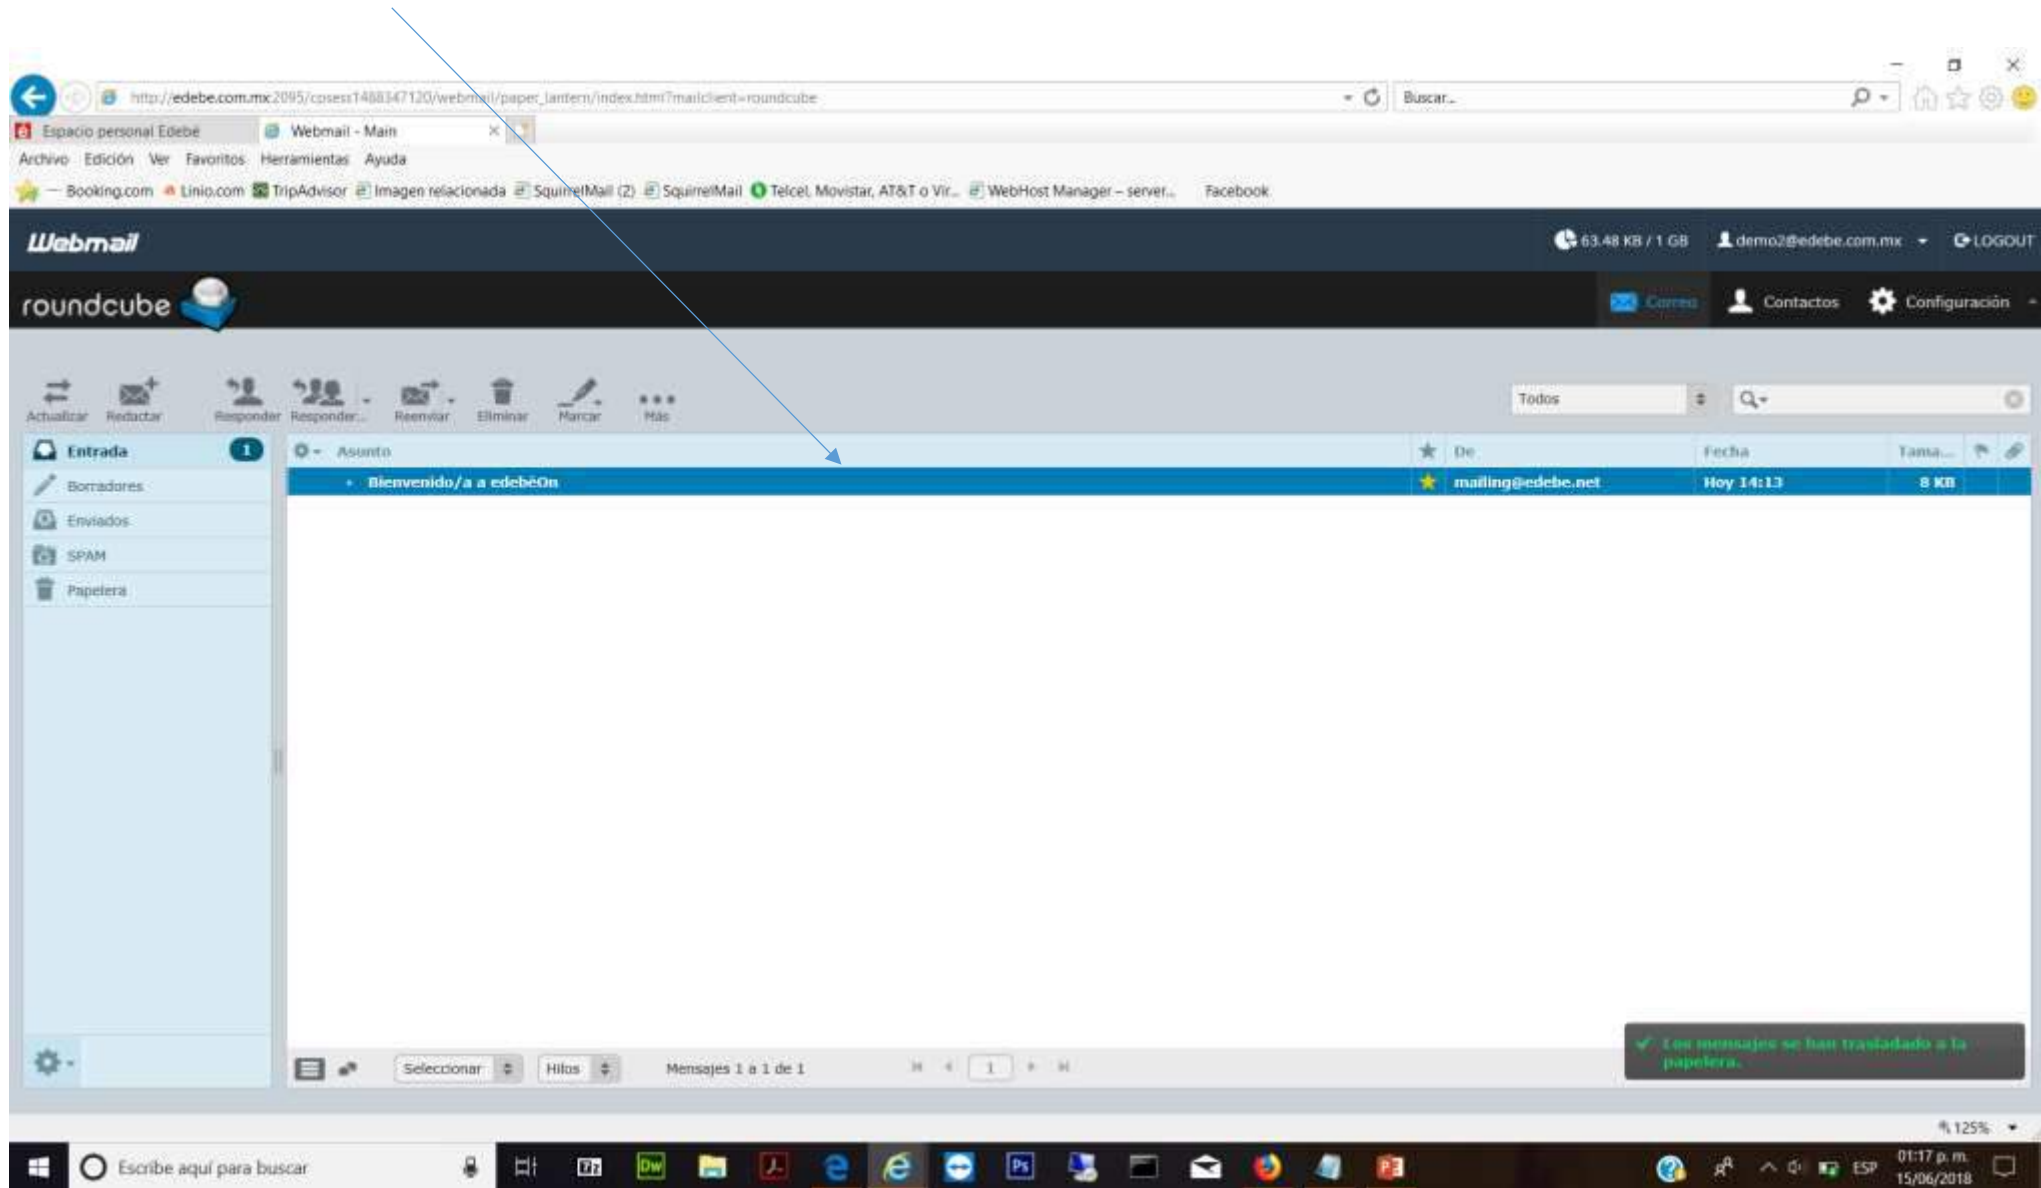

Ingresar al correo del alumno y dar clic al correo enviado